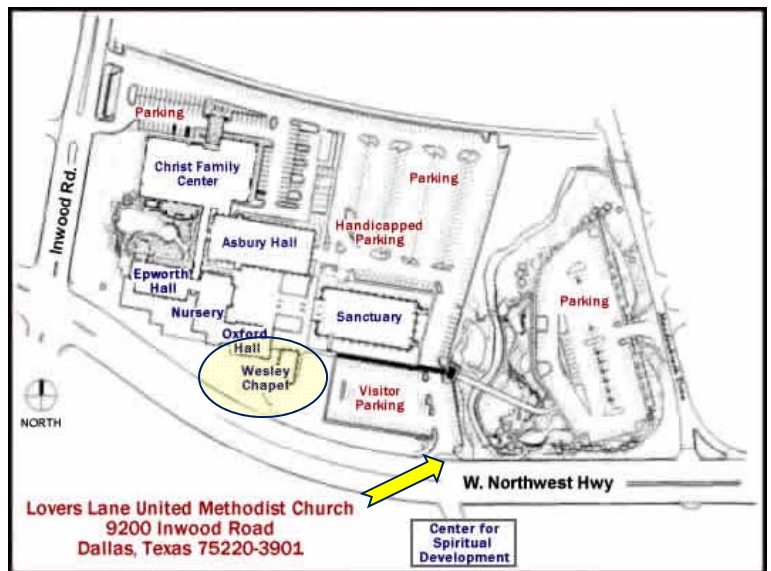

Dallas County Sacred Harp Singing

Saturday, November 7, 2009 9:30 – 3:00

1991 Revision

New Location!

Lovers Lane United Methodist Church
Wesley Chapel
9200 Inwood Road
Dallas, Texas 75220

From the Dallas North Tollway, exit to westbound Northwest Highway. Turn right into the Visitor Parking lot just prior to Inwood Road. The singing will be held in Wesley Chapel.

From the Dallas North Tollway, exit to westbound Northwest Highway. Turn right into the Visitor Parking lot just prior to Inwood Road. The singing will be held in Wesley Chapel.